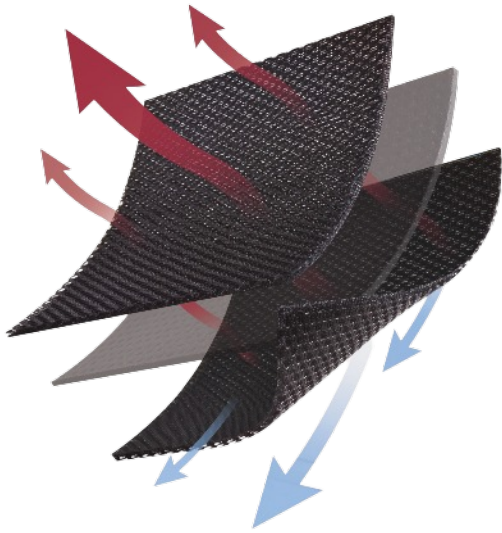

AEL

airLOGIC[®] Calf Panel

Calf Panels are designed to prevent the legs from slipping behind the footplates. The panel fits most chair widths with easy to adjust Velcro straps.

Now available in AEL's exclusive AirLogic technology! AirLogic technology is a series of breathable fabrics and structural layers that maximizes air movement.

- Air movement promotes a dry and comfortable fit
- Breathable fabrics accelerate air movement under and through the panel
- Air mesh enables perspiration to pass through the mesh before it condenses, keeping users cool and dry
- Machine washable & quick drying

AEL's classic calf panel with a 4-way stretch neoprene panel
(Not breathable)

Size	Part No.	Pad Height	Pad Width	Frame Size	Webbing Width
Small	13175	5"	19"	12" - 15"	1"
Medium	13176	6 ½"	23"	16" - 18"	1"
Large	13177	8"	26"	19" - 22"	1"